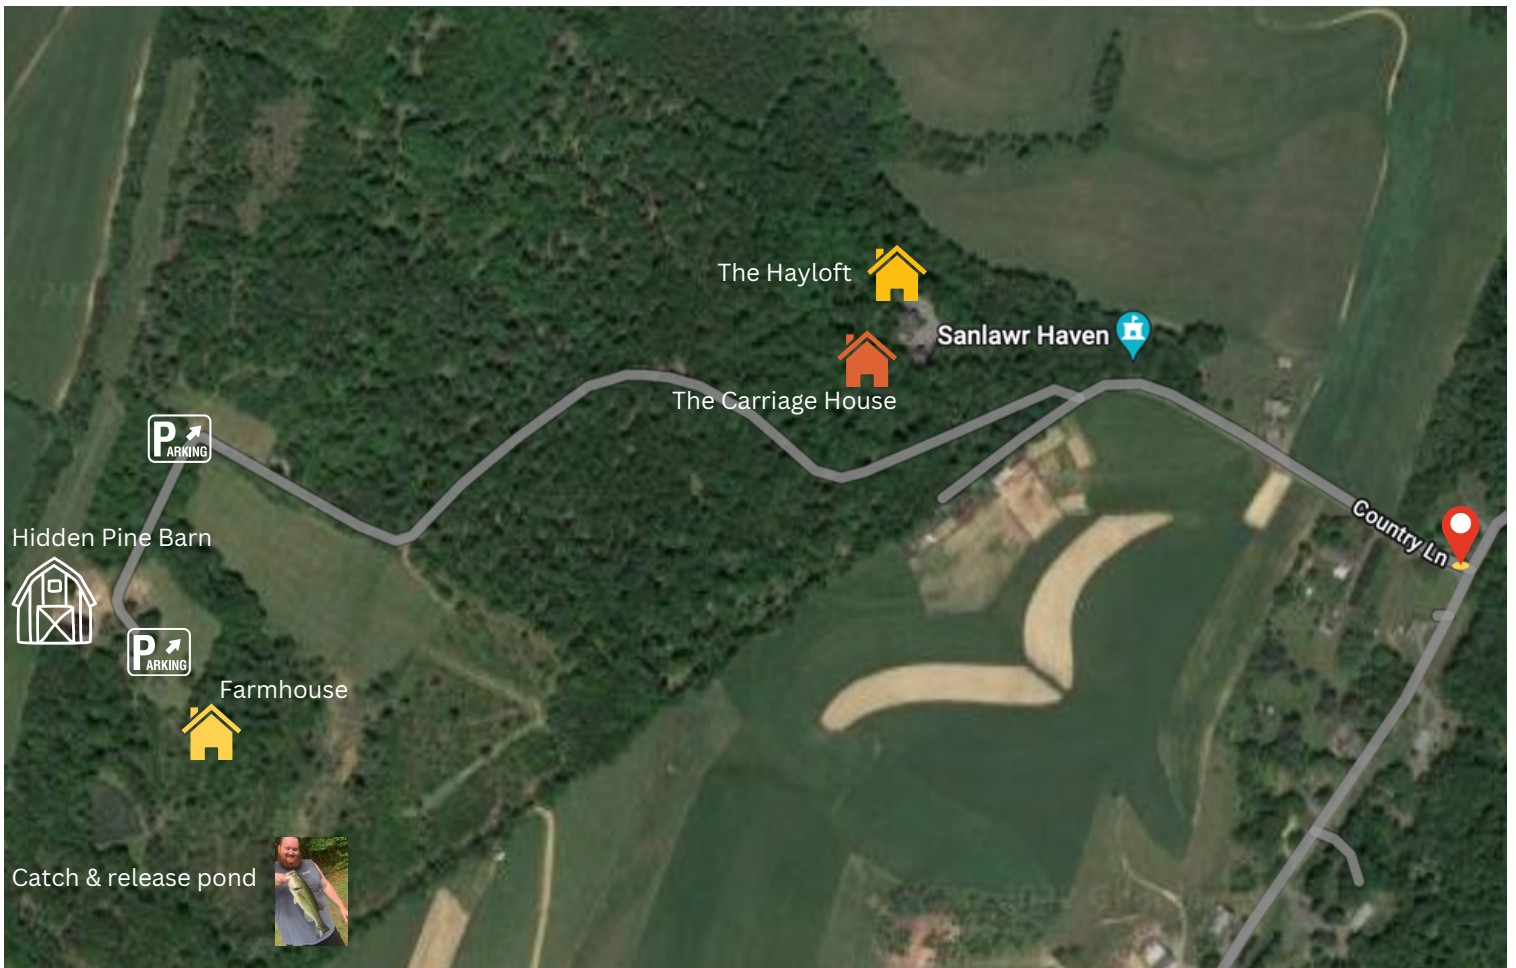

## *18 acres of bliss*

3 quaint lodging accommodations for guests  
Solar-Powered Hidden Pine Barn Event Space  
Guest on-site parking  
Farmhouse fire pit  
Catch and release pond  
Walking trails that wind throughout the property  
&  
Unlimited nature and tranquility